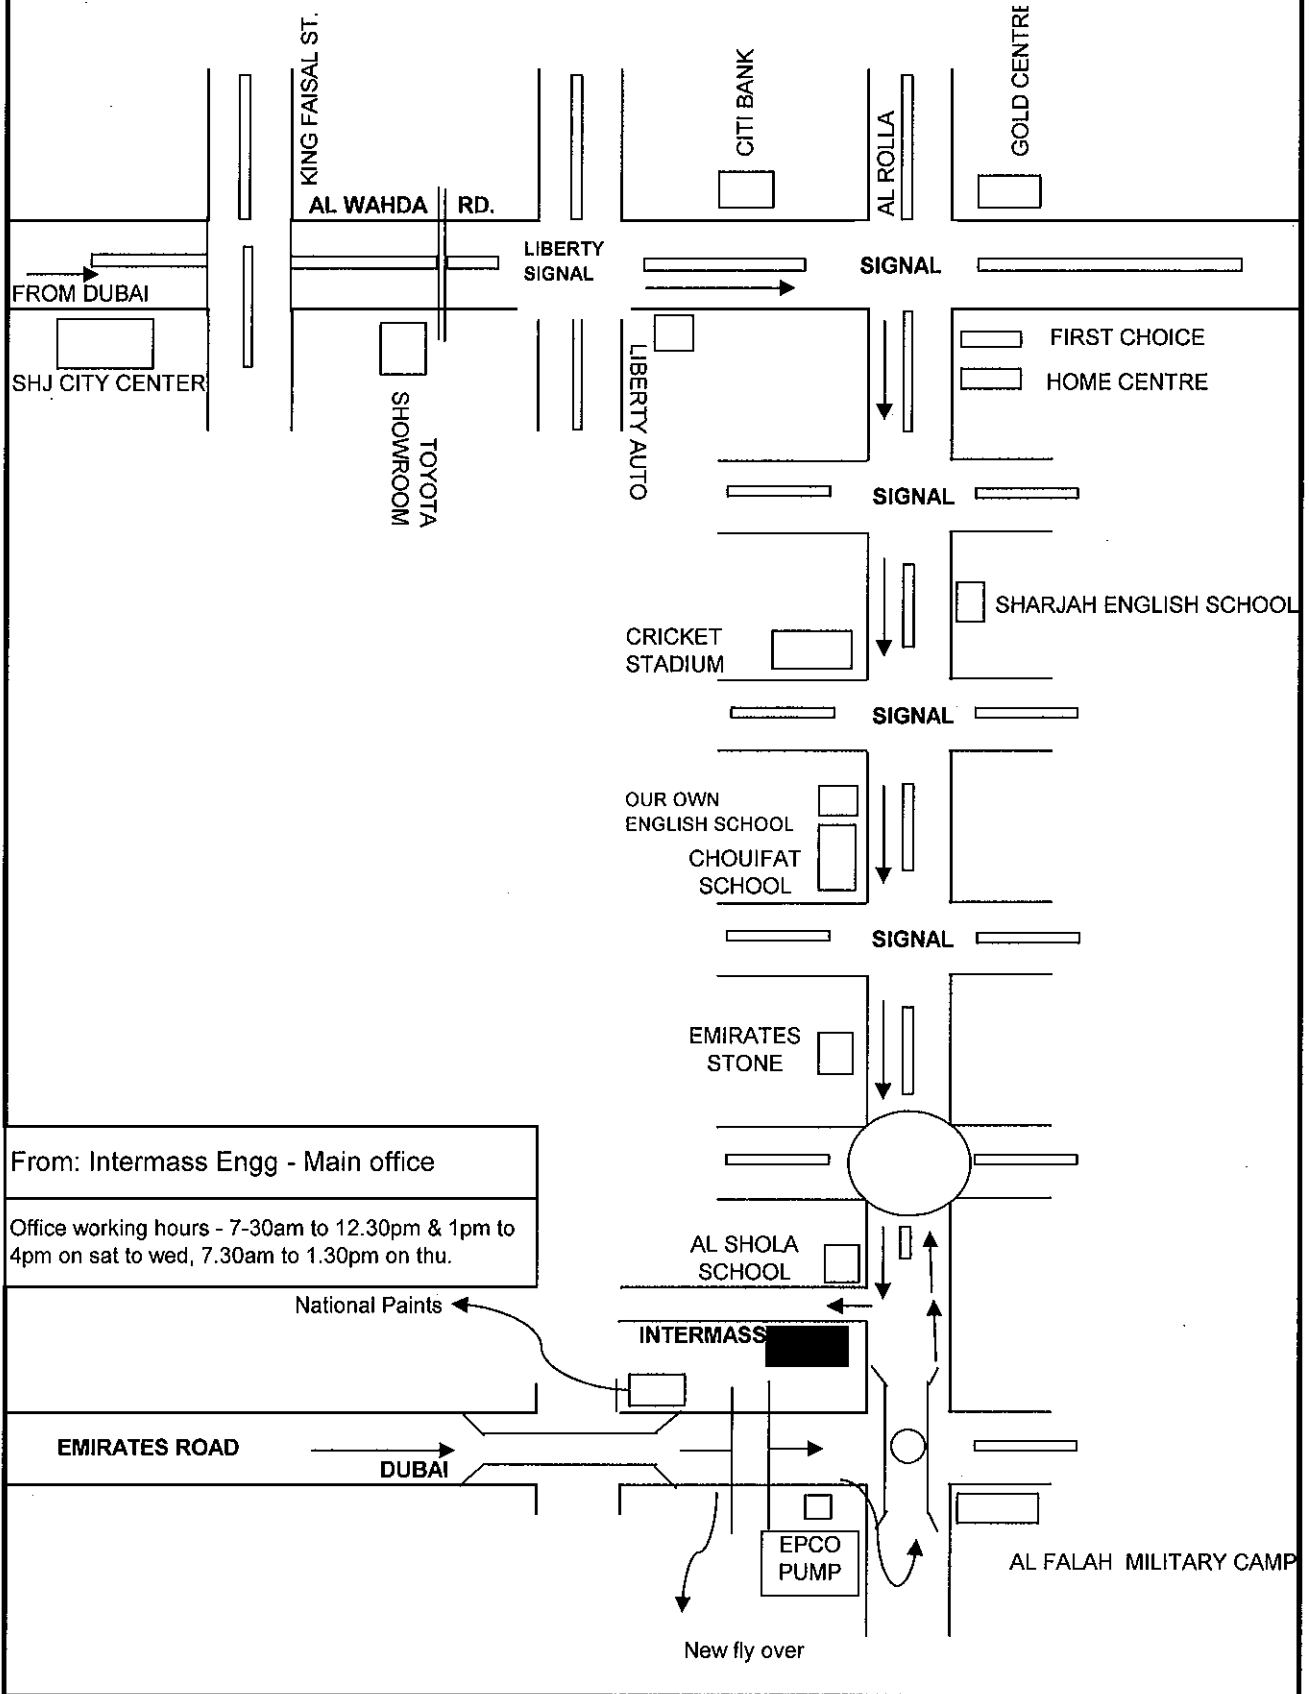

LOCATION MAP FOR INTERMASS MAIN OFFICE

TEL.: 06-5583003

FAX : 06-5583018

Email: intermas@emirates.net.ae

From: Intermass Engg - Main office
 Office working hours - 7-30am to 12.30pm & 1pm to 4pm on sat to wed, 7.30am to 1.30pm on thu.